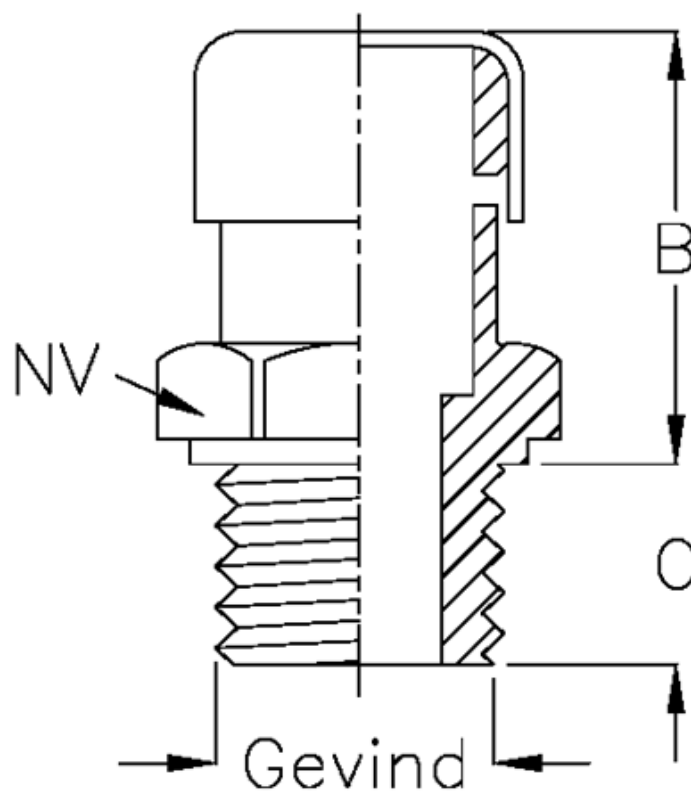

Data Sheet

Article number: 21301214

Description: Breather plug
Type 30B M16x1,5

Measures

B = 19

C = 9

NV = 22

Thread = M16x1,5